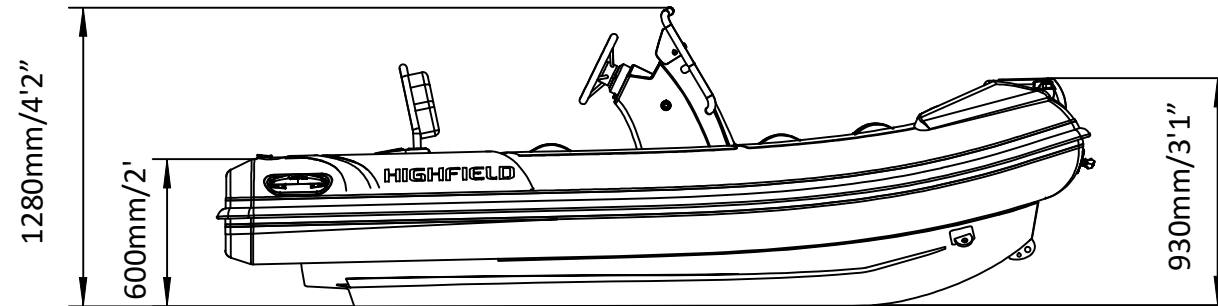

# SPECIFICATIONS

SPECIFICATIONS AND MAXIMUM CAPACITIES (Subject to change without notice. Tolerances: dimensions ±2.5%, weights ±5%)

MODEL	ISO 6185 PART	ISO 6185					 Outboard Engine	 Shaft	 Max power		 Max weight		 Sundeck		Fuel Tank Capacity		Tow post		Rollbar		 Wet Weight (Approximate) 30HP (22.38KW) +Fuel		AIR CHAMBERS 				
			KG	LB	#	KG			LB	KW	HP	KG	LB	KG	LB	L	GAL	KG	LB	KG	LB	KG		LB	PSI	BAR	
			SPORT 360	3	C	634			1398	6	450	992	L	29.84	40	124.1	274	215	473	6	13.2	30		8	6.5	14.3	/

Boat weight includes: console