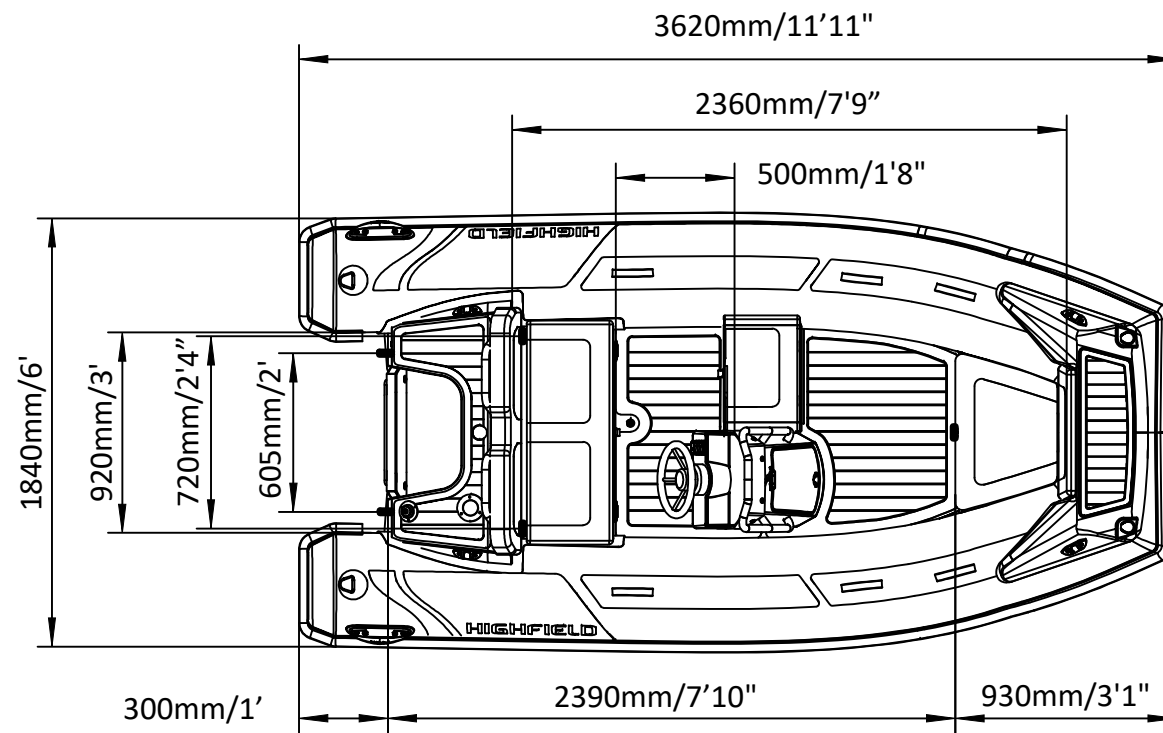

# SPECIFICATIONS

SPECIFICATIONS AND MAXIMUM CAPACITIES (Subject to change without notice. Tolerances: dimensions ±2.5%, weights ±5%)

MODEL	ISO 6185 PART	ISO 6185					 Outboard Engine	 Shaft	 Max power		 Max weight		 Sundeck		Fuel Tank Capacity		Tow post		Rollbar		 Wet Weight (Approximate) 30HP (22.38KW) +Fuel		AIR CHAMBERS 				
			KG	LB	#	KG			LB	KW	HP	KG	LB	KG	LB	L	GAL	KG	LB	KG	LB	KG		LB	PSI	BAR	
			SPORT 360	3	C	634			1398	6	450	992	L	29.84	40	124.1	274	215	473	6	13.2	30		8	6.5	14.3	/

Boat weight includes: console