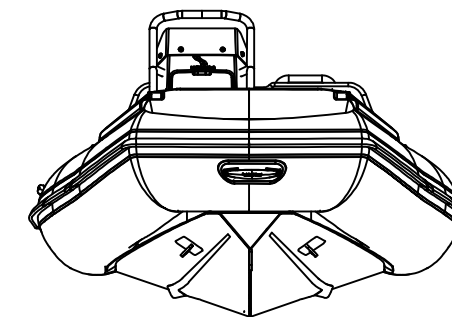

# SPECIFICATIONS

SPECIFICATIONS AND MAXIMUM CAPACITIES (Subject to change without notice. Tolerances: dimensions ±2.5%, weights ±5%)

MODEL	ISO 6185 PART	ISO 6185					 Outboard Engine	 Shaft	 Max power		 Max weight		 Sundeck		Fuel Tank Capacity		Tow post		Rollbar		 Wet Weight (Approximate) 30HP (22.38KW) +Fuel		AIR CHAMBERS 				
			KG	LB	#	KG			LB	KW	HP	KG	LB	KG	LB	L	GAL	KG	LB	KG	LB	KG		LB	PSI	BAR	
			SPORT 360	3	C	634			1398	6	450	992	L	29.84	40	124.1	274	215	473	6	13.2	30		8	6.5	14.3	/

Boat weight includes: console