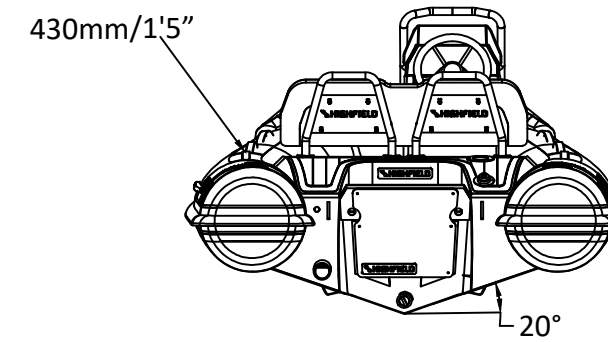

# SPECIFICATIONS

SPECIFICATIONS AND MAXIMUM CAPACITIES (Subject to change without notice. Tolerances: dimensions ±2.5%, weights ±5%)

MODEL	ISO 6185 PART	ISO 6185					 Outboard Engine	 Shaft	 Max power		 Max weight		 Sundeck		Fuel Tank Capacity		Tow post		Rollbar		 Wet Weight (Approximate) 30HP (22.38KW) +Fuel		AIR CHAMBERS 				
			KG	LB	#	KG			LB	KW	HP	KG	LB	KG	LB	L	GAL	KG	LB	KG	LB	KG		LB	PSI	BAR	
			SPORT 360	3	C	634			1398	6	450	992	L	29.84	40	124.1	274	215	473	6	13.2	30		8	6.5	14.3	/

Boat weight includes: console