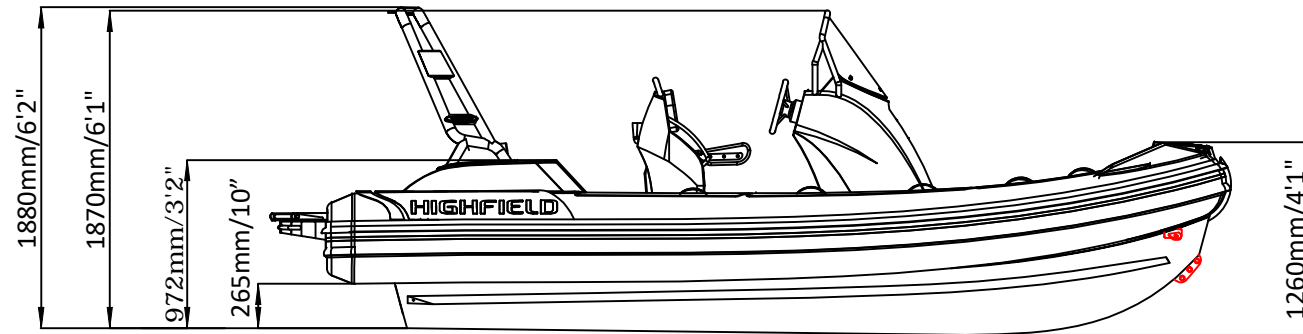

SPORT 560

SPECIFICATIONS

SPECIFICATIONS AND MAXIMUM CAPACITIES (Subject to change without notice. Tolerances: dimensions ±2.5%, weights ±5%)

MODEL	ISO 6185 PART	ISO 6185	Crew		#	Weight		Shaft	Outboard Engine		Sundeck		Fuel Tank Capacity		Tow post		Rollbar		Wet Weight (Approximate) 30HP (22.38KW) +Fuel		AIR CHAMBERS	Pressure					
			KG	LB		KG	LB		KG	LB	KG	LB	L	GAL	KG	LB	KG	LB	KG	LB		PSI	BAR				
SPORT 560	3	C	1188	2619	12	900	1984	XL	85.79	115	258.6	570	581	1280	17	37.5	105	27.7	12.5	27.6	17.5	38.6	918	2024	6	3.63	0.25

Boat weight includes: console, seat