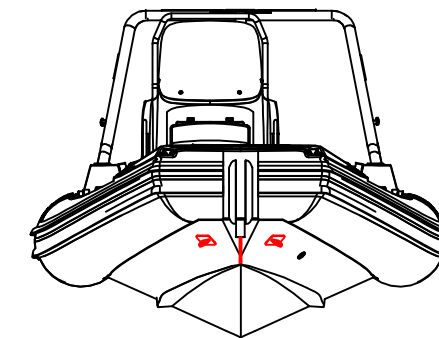

SPORT 560

SPECIFICATIONS

SPECIFICATIONS AND MAXIMUM CAPACITIES (Subject to change without notice. Tolerances: dimensions ±2.5%, weights ±5%)

MODEL	ISO 6185 PART	ISO 6185	Crew		#	Weight		Shaft	Outboard Engine		Sundeck		Fuel Tank Capacity		Tow post		Rollbar		Wet Weight (Approximate) 30HP (22.38KW) +Fuel		AIR CHAMBERS	Pressure					
			KG	LB		KG	LB		KG	LB	KG	LB	L	GAL	KG	LB	KG	LB	KG	LB		PSI	BAR				
SPORT 560	3	C	1188	2619	12	900	1984	XL	85.79	115	258.6	570	581	1280	17	37.5	105	27.7	12.5	27.6	17.5	38.6	918	2024	6	3.63	0.25

Boat weight includes: console, seat