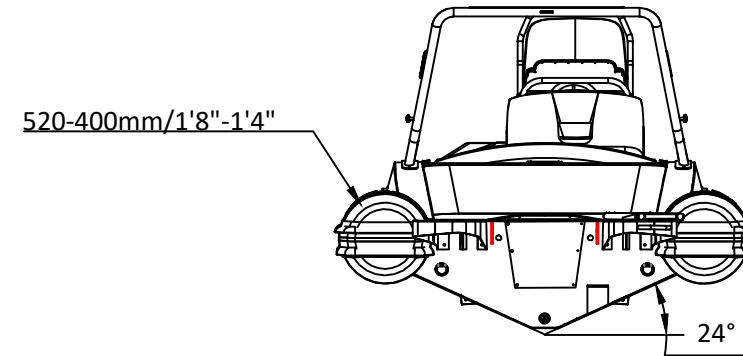

SPORT 560

SPECIFICATIONS

SPECIFICATIONS AND MAXIMUM CAPACITIES (Subject to change without notice. Tolerances: dimensions ±2.5%, weights ±5%)

MODEL	ISO 6185 PART	ISO 6185	Crew		#	Weight		Shaft	Outboard Engine		Sundeck		Fuel Tank Capacity		Tow post		Rollbar		Wet Weight (Approximate) 30HP (22.38KW) +Fuel		AIR CHAMBERS	Pressure					
			KG	LB		KG	LB		KG	LB	KG	LB	L	GAL	KG	LB	KG	LB	KG	LB		PSI	BAR				
SPORT 560	3	C	1188	2619	12	900	1984	XL	85.79	115	258.6	570	581	1280	17	37.5	105	27.7	12.5	27.6	17.5	38.6	918	2024	6	3.63	0.25

Boat weight includes: console, seat