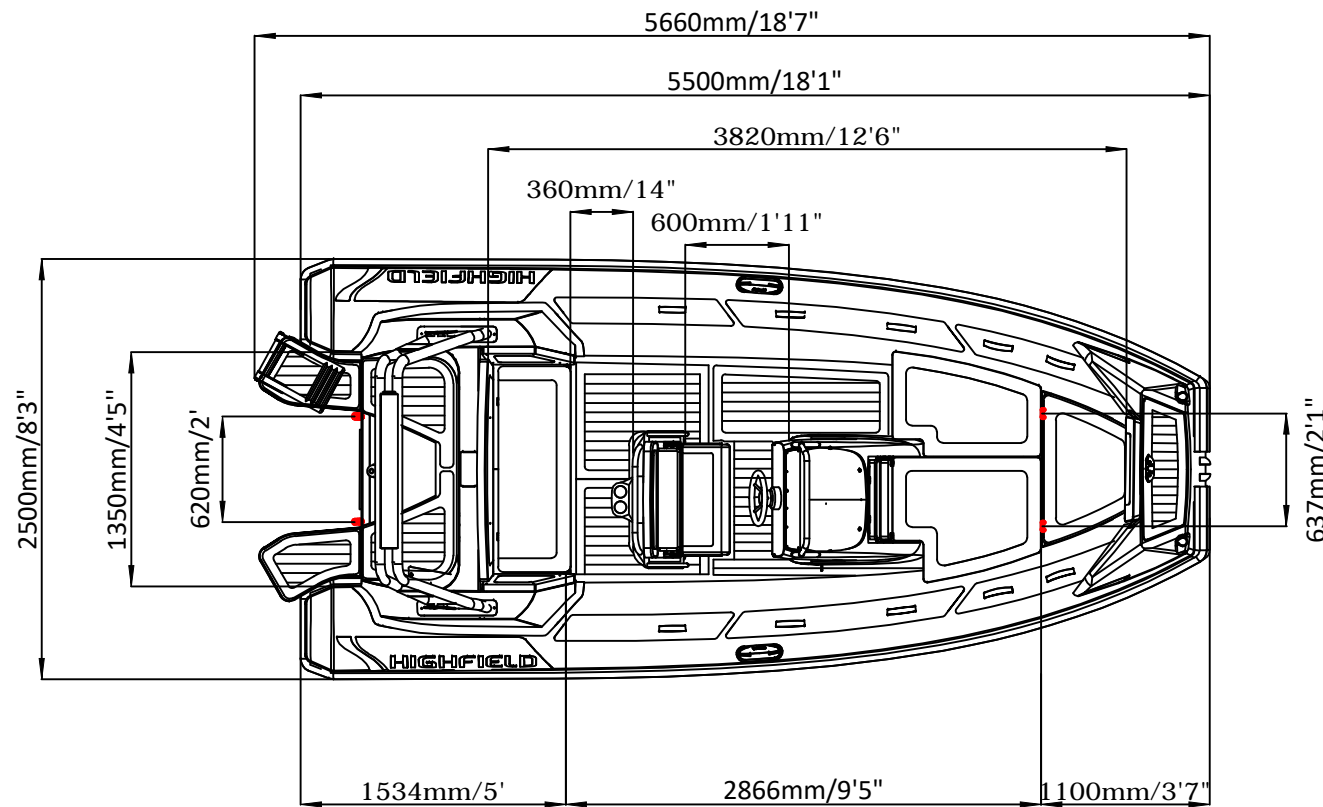

SPORT 560

SPECIFICATIONS

SPECIFICATIONS AND MAXIMUM CAPACITIES (Subject to change without notice. Tolerances: dimensions ±2.5%, weights ±5%)

MODEL	ISO 6185 PART	ISO 6185	Crew		#	Weight		Shaft	Outboard Engine		Sundeck		Fuel Tank Capacity		Tow post		Rollbar		Wet Weight (Approximate) 30HP (22.38KW) +Fuel		AIR CHAMBERS	Pressure					
			KG	LB		KG	LB		KG	LB	KG	LB	L	GAL	KG	LB	KG	LB	KG	LB		PSI	BAR				
SPORT 560	3	C	1188	2619	12	900	1984	XL	85.79	115	258.6	570	581	1280	17	37.5	105	27.7	12.5	27.6	17.5	38.6	918	2024	6	3.63	0.25

Boat weight includes: console, seat