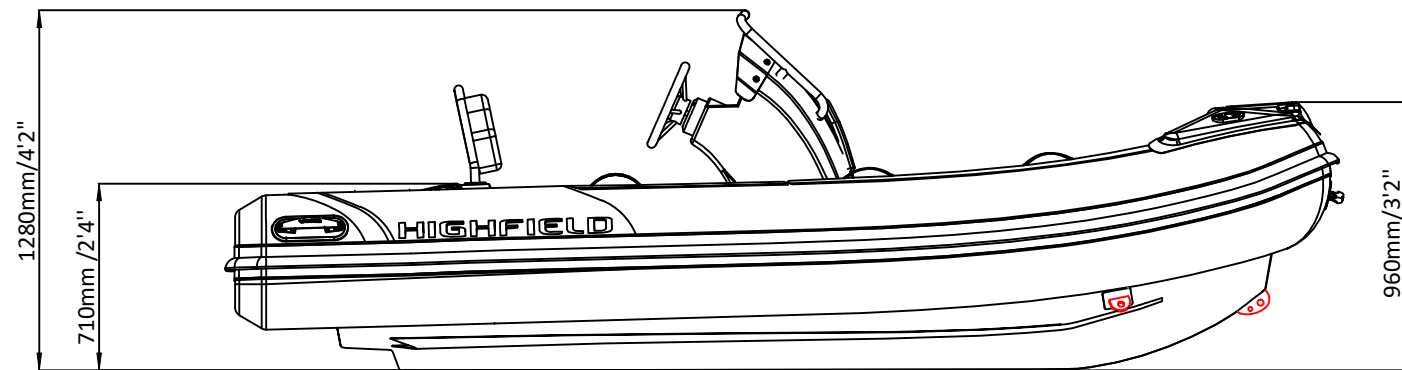

SPORT 390

SPECIFICATIONS

SPECIFICATIONS AND MAXIMUM CAPACITIES (Subject to change without notice. Tolerances: dimensions ±2.5%, weights ±5%)

MODEL	ISO 6185 PART	ISO 6185	Occupants		#	Weight		Shaft	Outboard Engine		Sundeck		Fuel Tank Capacity		Tow post		Rollbar		Wet Weight (Approximate) 30HP (22.38KW) +Fuel		AIR CHAMBERS	Pressure					
			KG	LB		KG	LB		Max power	Max weight	KG	LB	KG	LB	L	GAL	KG	LB	KG	LB		KG	LB	PSI	BAR		
									KW	HP	KG	LB															
SPORT 390	3	C	716	1579	7	525	1157	L	44.76	60	161.7	356	226	497	6	13.2	30	8	6.5	14.3	17	37	410	904	3	3.63	0.25

Boat weight includes: console

2021V2