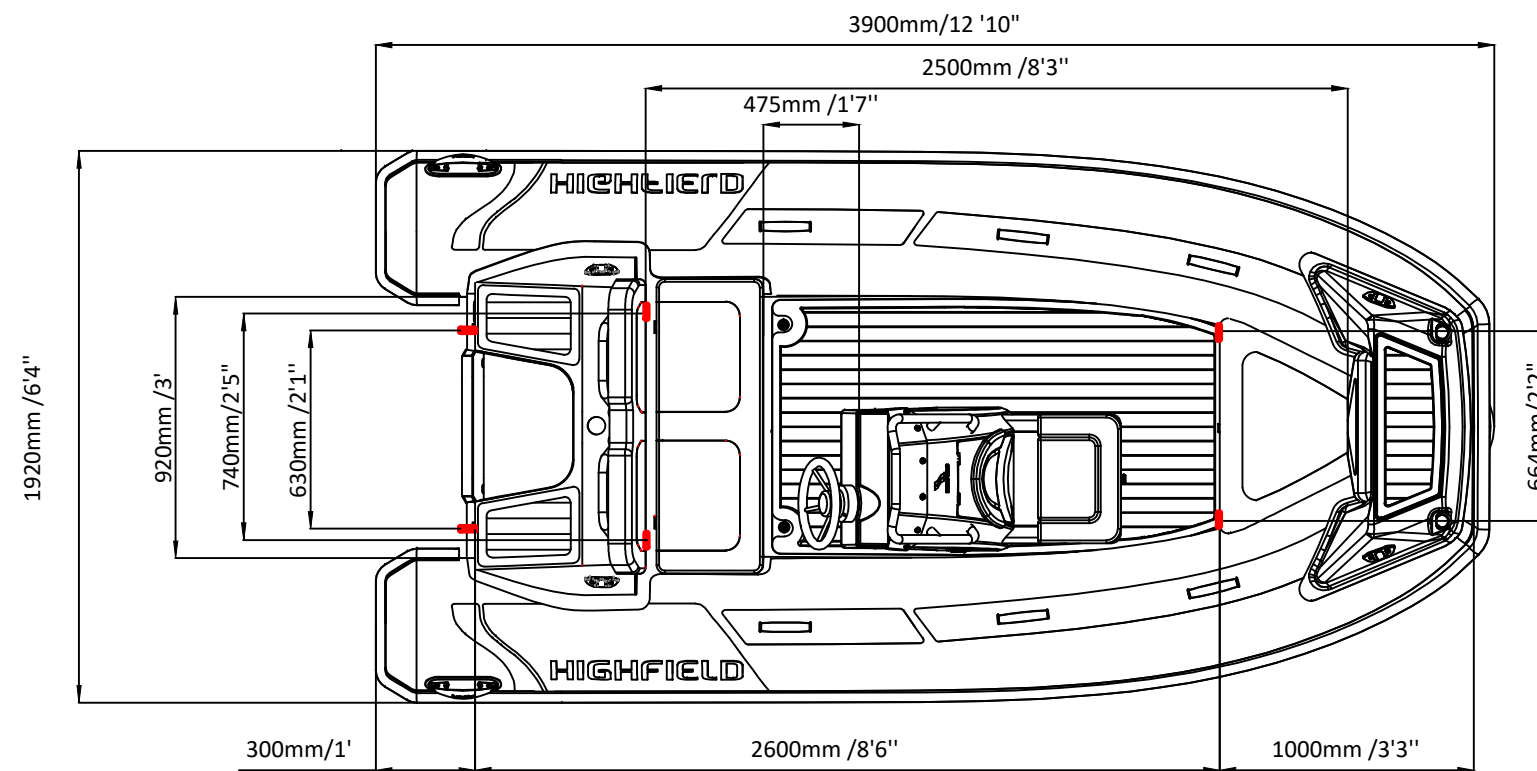

SPORT 390

SPECIFICATIONS

SPECIFICATIONS AND MAXIMUM CAPACITIES (Subject to change without notice. Tolerances: dimensions ±2.5%, weights ±5%)

MODEL	ISO 6185 PART	ISO 6185	Occupants		#	Weight		Shaft	Outboard Engine		Sundeck		Fuel Tank Capacity		Tow post		Rollbar		Wet Weight (Approximate) 30HP (22.38KW) +Fuel		AIR CHAMBERS	Pressure					
			KG	LB		KG	LB		Max power	Max weight	KG	LB	KG	LB	L	GAL	KG	LB	KG	LB		KG	LB	PSI	BAR		
									KW	HP	KG	LB															
SPORT 390	3	C	716	1579	7	525	1157	L	44.76	60	161.7	356	226	497	6	13.2	30	8	6.5	14.3	17	37	410	904	3	3.63	0.25

Boat weight includes: console

2021V2