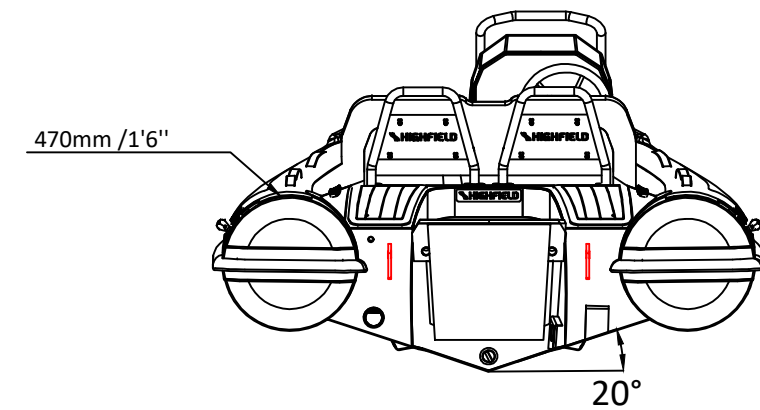

SPORT 390

SPECIFICATIONS

SPECIFICATIONS AND MAXIMUM CAPACITIES (Subject to change without notice. Tolerances: dimensions ±2.5%, weights ±5%)

MODEL	ISO 6185 PART	ISO 6185	Occupants		#	Weight		Shaft	Outboard Engine		Sundeck		Fuel Tank Capacity		Tow post		Rollbar		Wet Weight (Approximate) 30HP (22.38KW) +Fuel		AIR CHAMBERS	Pressure					
			KG	LB		KG	LB		Max power	Max weight	KG	LB	KG	LB	L	GAL	KG	LB	KG	LB		KG	LB	PSI	BAR		
									KW	HP	KG	LB															
SPORT 390	3	C	716	1579	7	525	1157	L	44.76	60	161.7	356	226	497	6	13.2	30	8	6.5	14.3	17	37	410	904	3	3.63	0.25

Boat weight includes: console

2021V2