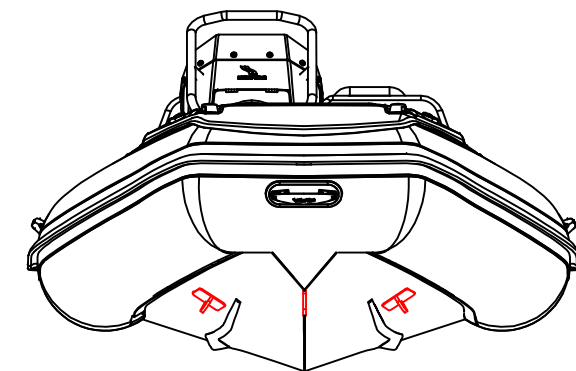

SPORT 390

SPECIFICATIONS

SPECIFICATIONS AND MAXIMUM CAPACITIES (Subject to change without notice. Tolerances: dimensions ±2.5%, weights ±5%)

MODEL	ISO 6185 PART	ISO 6185	Occupants		#	Weight		Shaft	Outboard Engine		Sundeck		Fuel Tank Capacity		Tow post		Rollbar		Wet Weight (Approximate) 30HP (22.38KW) +Fuel		AIR CHAMBERS	Pressure					
			KG	LB		KG	LB		Max power	Max weight	KG	LB	KG	LB	L	GAL	KG	LB	KG	LB		KG	LB	PSI	BAR		
									KW	HP	KG	LB															
SPORT 390	3	C	716	1579	7	525	1157	L	44.76	60	161.7	356	226	497	6	13.2	30	8	6.5	14.3	17	37	410	904	3	3.63	0.25

Boat weight includes: console

2021V2