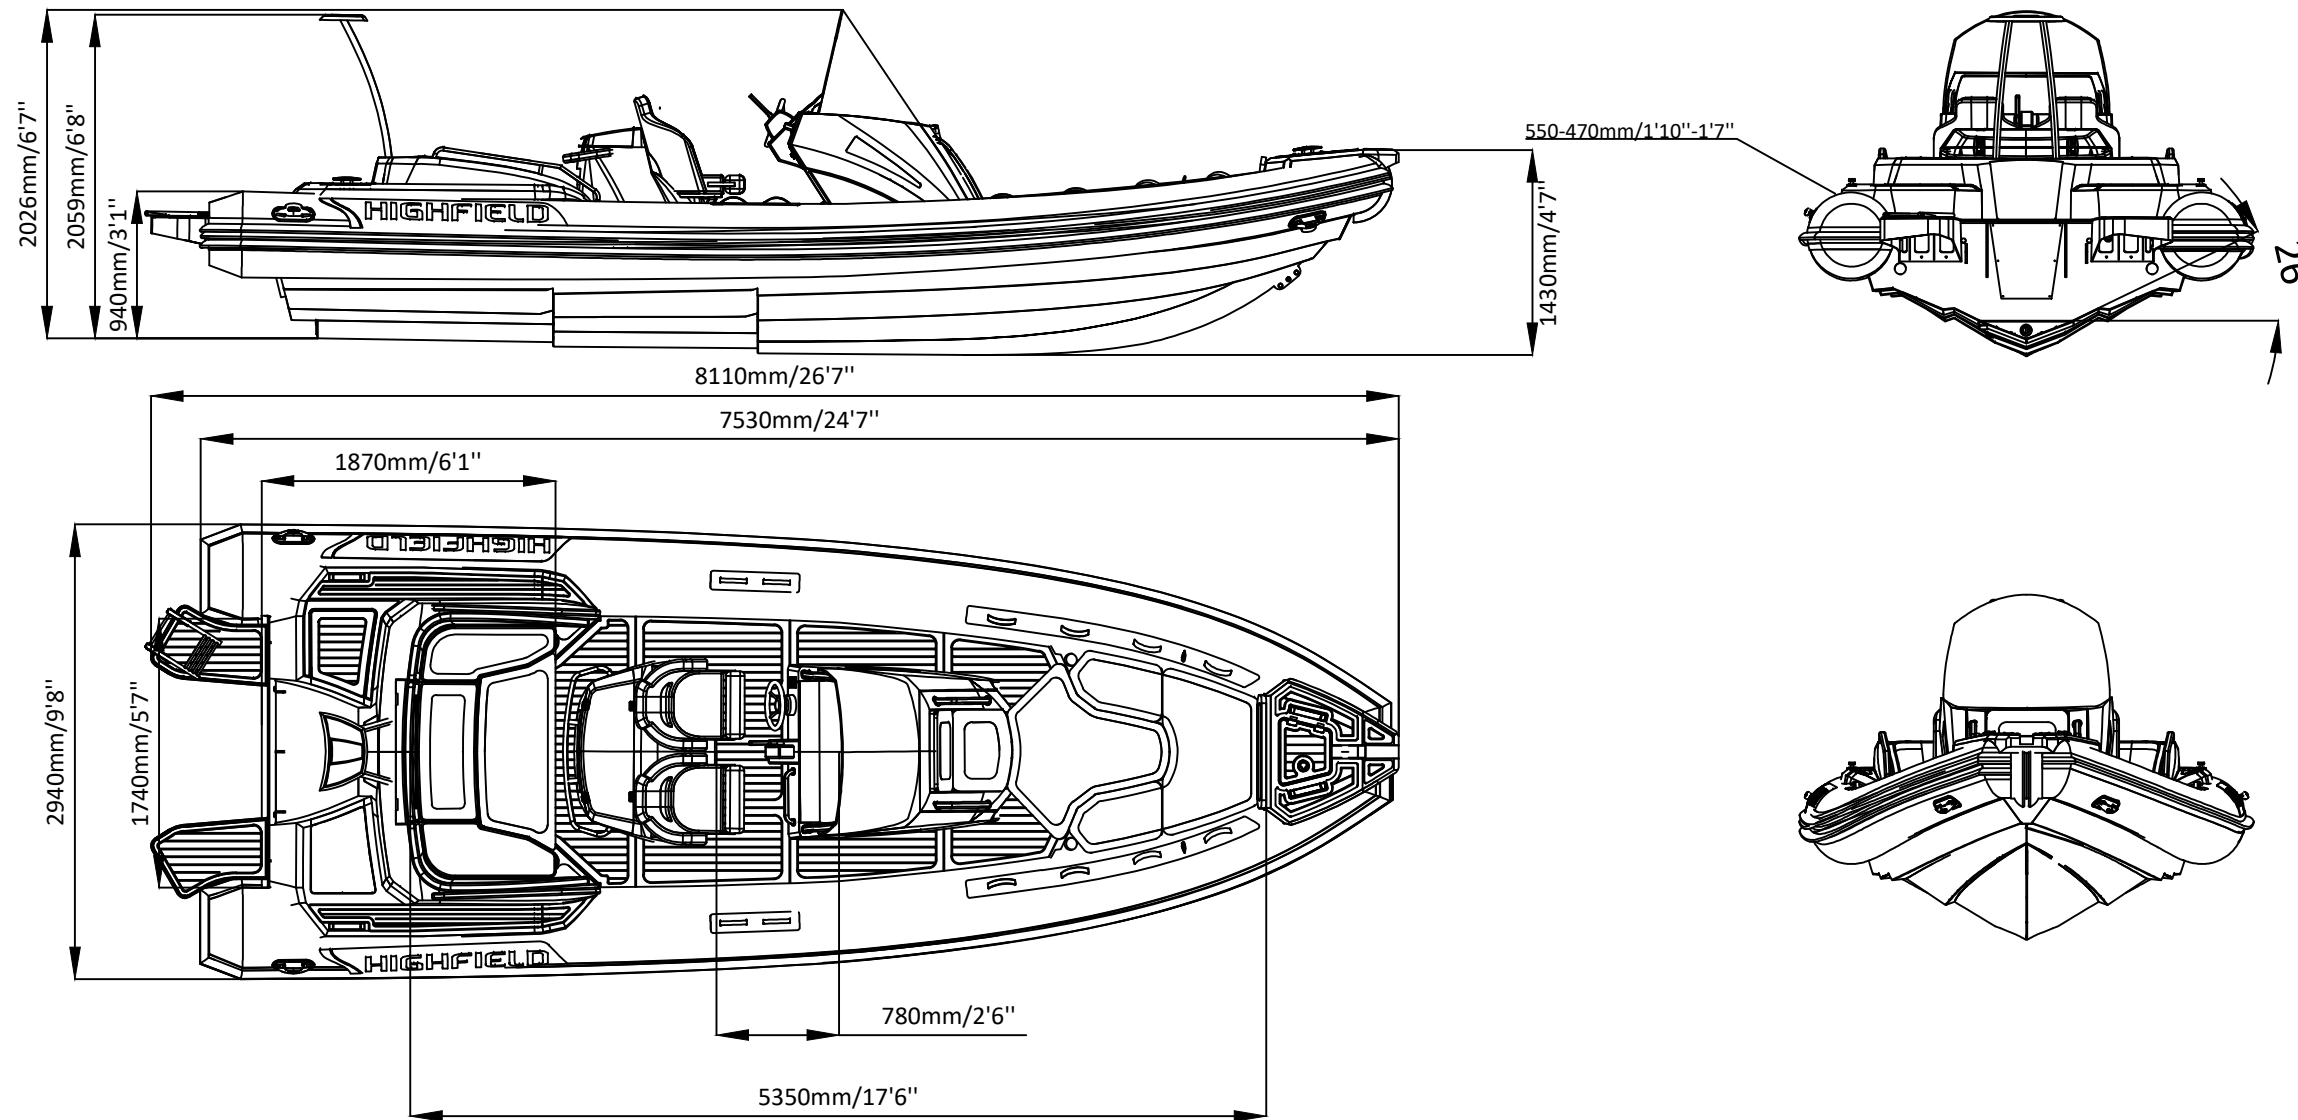

# SPORT 800

# SPECIFICATIONS

SPECIFICATIONS AND MAXIMUM CAPACITIES (Subject to change without notice. Tolerances: dimensions ±2.5%, weights ±5%)

MODEL	ISO 6185 PART	ISO 6185	Crew		#	Weight		Shaft	Outboard Engine		Shower kit		Fuel tank Capacity		Tow post		Rollbar		Wet Weight (Approximate) 300HP (223.8KW) +Fuel		AIR CHAMBERS	Pressure					
			KG	LB		KG	LB		KG	LB	KG	LB	L	GAL	KG	LB	KG	LB	KG	LB		PSI	BAR				
SPORT 800	3	B	1078	2376	9	675	1488	XL	223.8	300	312.5	689	1150	2535	14.4	31.7	250	66	21	46	/	/	1476.5	3255	6	3.63	0.25

Boat weight includes: console, seat, sundeck, platform