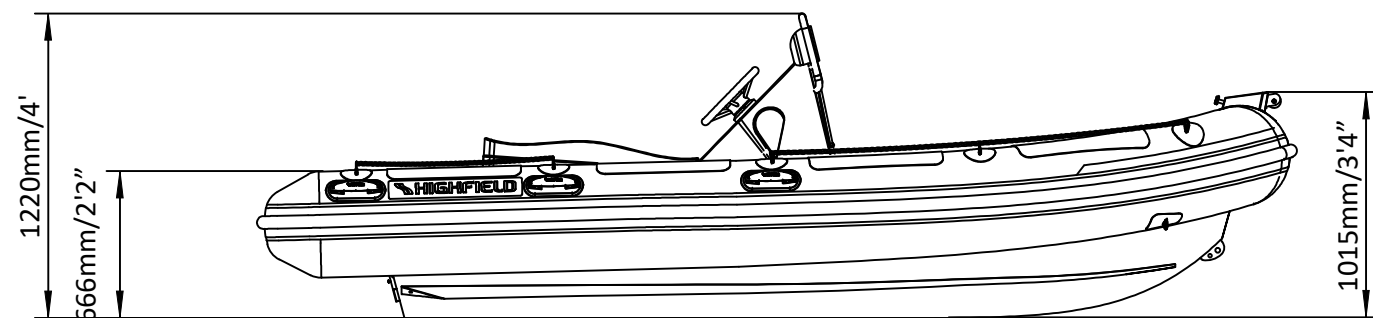

# SPECIFICATIONS

SPECIFICATIONS AND MAXIMUM CAPACITIES (Subject to change without notice. Tolerances: dimensions ±2.5%, weights ±5%)

MODEL	ISO 6185 PART	ISO 6185	Crew		#	Weight		Shaft	Outboard Engine		Sundeck		Tow post		Fuel tank Capacity		Rollbar		Wet Weight (Approximate) 80HP (59.68KW) +Fuel		AIR CHAMBERS	Air Pressure					
			KG	LB		KG	LB		KG	LB	KG	LB	KG	LB	KG	LB	KG	LB	KG	LB		PSI	BAR				
PA460BS	3	C	944	2081	9	675	1488	L	59.68	80	207.6	458	296	653	/	/	19	41.88	40	10.6	11.36	25	486.6	1072.7	5	3.63	0.25