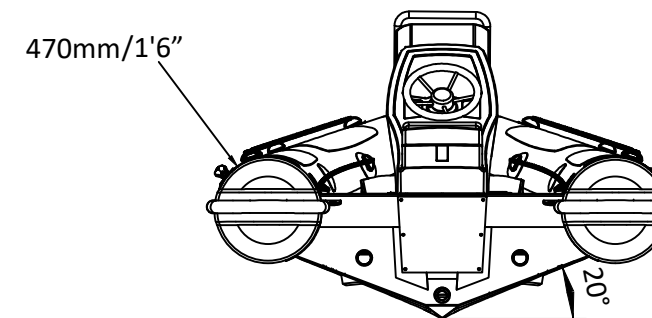

# SPECIFICATIONS

SPECIFICATIONS AND MAXIMUM CAPACITIES (Subject to change without notice. Tolerances: dimensions ±2.5%, weights ±5%)

MODEL	ISO 6185 PART	ISO 6185	Crew		#	Weight		Shaft	Outboard Engine		Sundeck		Tow post		Fuel tank Capacity		Rollbar		Wet Weight (Approximate) 80HP (59.68KW) +Fuel		AIR CHAMBERS	Air Pressure					
			KG	LB		KG	LB		KG	LB	KG	LB	KG	LB	KG	LB	KG	LB	KG	LB		PSI	BAR				
PA460BS	3	C	944	2081	9	675	1488	L	59.68	80	207.6	458	296	653	/	/	19	41.88	40	10.6	11.36	25	486.6	1072.7	5	3.63	0.25