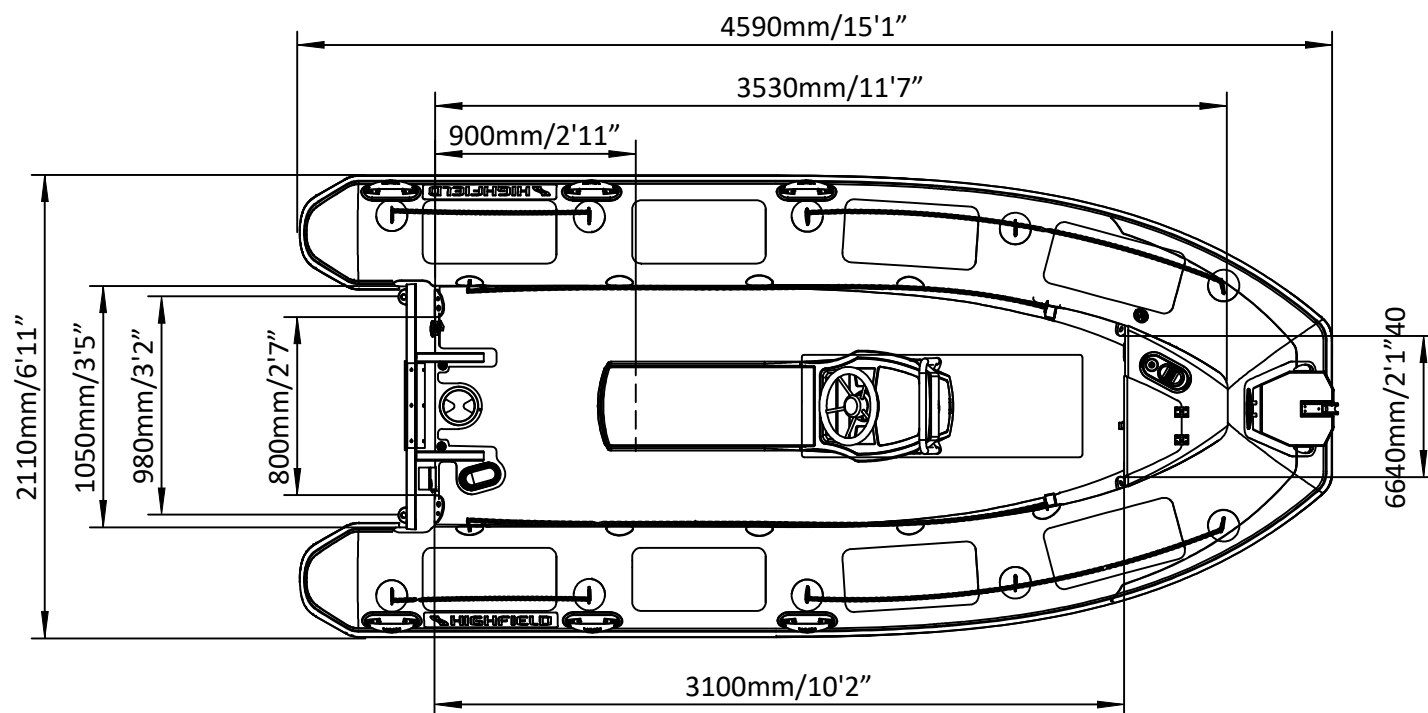

# PATROL 460BS

# SPECIFICATIONS

SPECIFICATIONS AND MAXIMUM CAPACITIES (Subject to change without notice. Tolerances: dimensions ±2.5%, weights ±5%)

MODEL	ISO 6185 PART	ISO 6185	Crew		#	Weight		Shaft	Outboard Engine		Sundeck		Tow post		Fuel tank Capacity		Rollbar		Wet Weight (Approximate) 80HP (59.68KW) +Fuel		AIR CHAMBERS	Air Pressure					
			KG	LB		KG	LB		KG	LB	KG	LB	KG	LB	KG	LB	KG	LB	KG	LB		PSI	BAR				
PA460BS	3	C	944	2081	9	675	1488	L	59.68	80	207.6	458	296	653	/	/	19	41.88	40	10.6	11.36	25	486.6	1072.7	5	3.63	0.25

Boat weight includes: console

2021V2