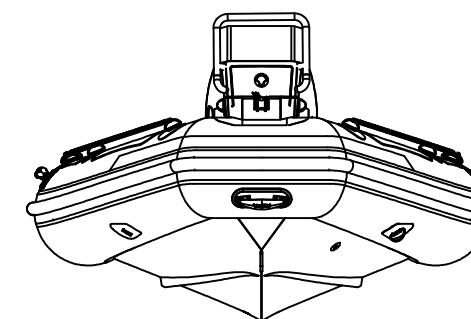

# PATROL 460BS

# SPECIFICATIONS

SPECIFICATIONS AND MAXIMUM CAPACITIES (Subject to change without notice. Tolerances: dimensions ±2.5%, weights ±5%)

MODEL	ISO 6185 PART	ISO 6185	Crew		#	Weight		Shaft	Outboard Engine		Sundeck		Tow post		Fuel tank Capacity		Rollbar		Wet Weight (Approximate) 80HP (59.68KW) +Fuel		AIR CHAMBERS	Air Pressure					
			KG	LB		KG	LB		KG	LB	KG	LB	KG	LB	KG	LB	KG	LB	KG	LB		PSI	BAR				
PA460BS	3	C	944	2081	9	675	1488	L	59.68	80	207.6	458	296	653	/	/	19	41.88	40	10.6	11.36	25	486.6	1072.7	5	3.63	0.25